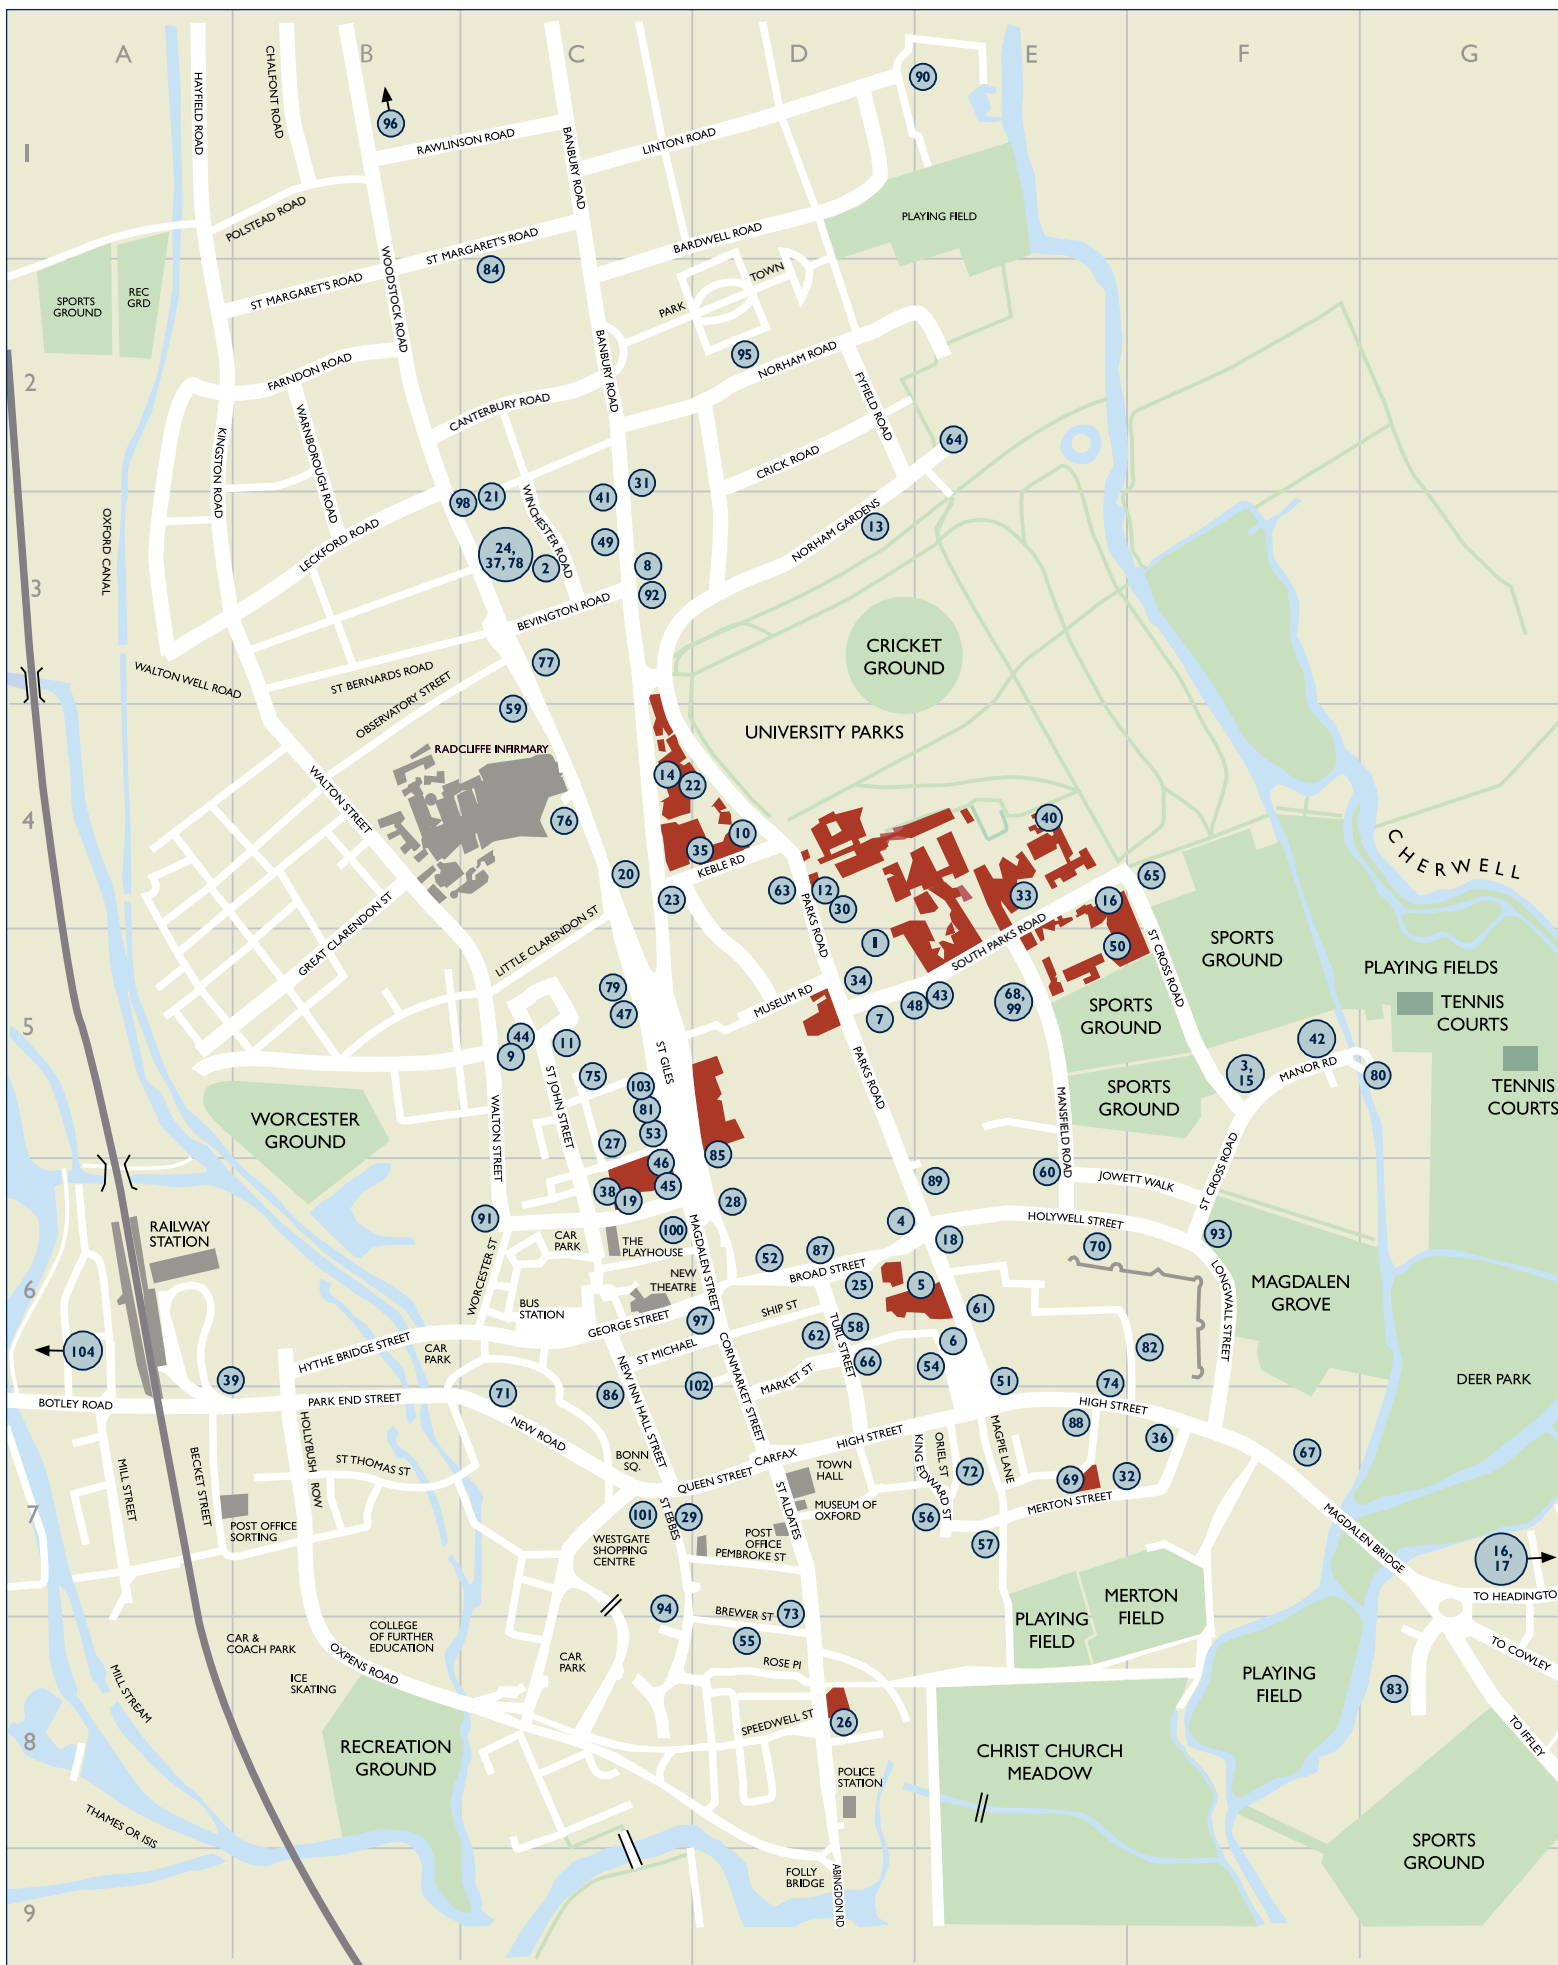

Libraries in Oxford

OXFORD UNIVERSITY LIBRARY SERVICES

- 64 Lady Margaret Hall Library (E2)
- 65 Linacre College Library (F4)
- 66 Lincoln College Library (D6)
- 67 Magdalen College Library (F7)
- 68 Mansfield College Library (E5)
- 69 Merton College Library (E7)
- 70 New College Library (E6)
- 71 Nuffield College Library (C7)
- 72 Oriel College Library (E7)
- 73 Pembroke College Library (D7/8)
- 74 Queen's College Library (E6/7)
- 75 Regent's Park College Library (C5)
- 76 Somerville College Library (C4)
- 77 St Anne's College Library (C3)
- 78 St Antony's College Library (C3)
- 79 St Benet's Hall Library (C5)
- 80 St Catherine's College Library (G5)
- 81 St Cross College Library (C5)
- 82 St Edmund Hall Library (F6)
- 83 St Hilda's College Library (G8)
- 84 St Hugh's College Library (C2)
- 85 St John's College Library (D5/6)
- 86 St Peter's College Library (C7)
- 87 Trinity College Library (D6)
- 88 University College Library (E7)
- 89 Wadham College Library (E6)
- 90 Wolfson College Library (E1)
- 91 Worcester College Library (C6)
- 92 Wycliffe Hall Library (C3)

- 40 Sir William Dunn School of Pathology Library (E4)
- 41 Social and Cultural Anthropology Library (C3)
- 42 Social Science Library* (F5)
- 43 Statistics Library (E5)
- 44 Taylor Bodleian Slavonic and Greek Library* (C5)
- 45 Taylor Institution Main Library* (C6)
- 46 Taylor Institution Modern Languages Faculty Library (C6)
- 47 Theology Faculty Library (C5)
- 48 Vere Harmsworth Library (Rothermere American Institute)* (D/E5)
- 49 Wellcome Unit for the History of Medicine Library* (C3)
- 50 Zoology Library* (E5)